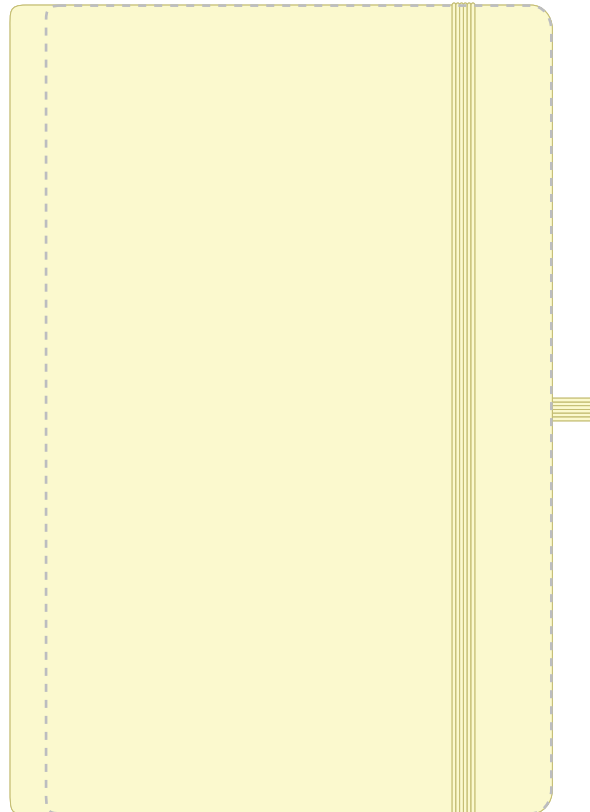

Your Ref:  
Our Ref:

Quantity:  
Version: 1

Product Code: QS0345  
Product Colour: PASTEL YELLOW

**PRINTING CONCERNS:**

Please note that this product has Sustainability Markings that are not visible from this perspective

We stock this item in the following colours

**PANTONE REFERENCE(S)**

- Debossing / Foil Blocking  
(Edge to Edge)

ARTWORK SCALE 50%

Product Image for visualisation  
- colours may vary

The dashed line is to demonstrate print area and will not appear on your printed item

To proceed, please approve visual via the online system.

ARTWORK SCALE 100%  
Max print area: 134mm x 214mm